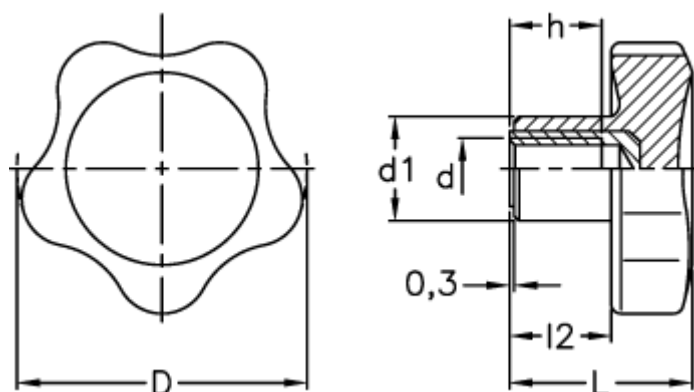

Data Sheet

Article number: 2302166222

Description: E+G Lobe knob
VC.692/32 B-M6

Measures

D	= 32
d1	= 14
d 6H	= M6
h	= 10
L	= 22.5
l2	= 12.5